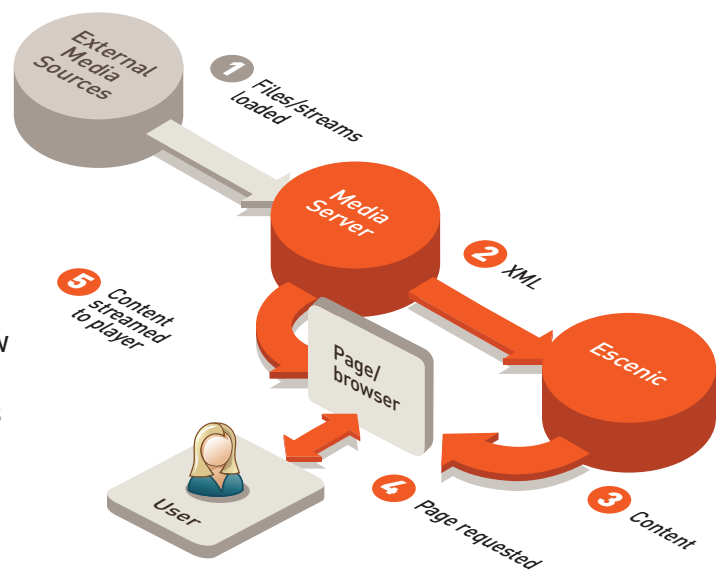

Escenic Multimedia Integration

Making Web content live!

Escenic's video integration solution provides enhanced multimedia capabilities to our customers, enabling them to quickly and easily upload and embed videos on their websites.

Escenic Video Integration Solution provides the necessary tools to do this by:

Features include:

- Video metadata stored in Escenic Content Engine
- Preview video from Escenic Content Studio
- Set start and stop offsets during preview
- Video objects branded with special icons in the GUI

Escenic's Video Integration Solution is integrated with Escenic Content Engine.