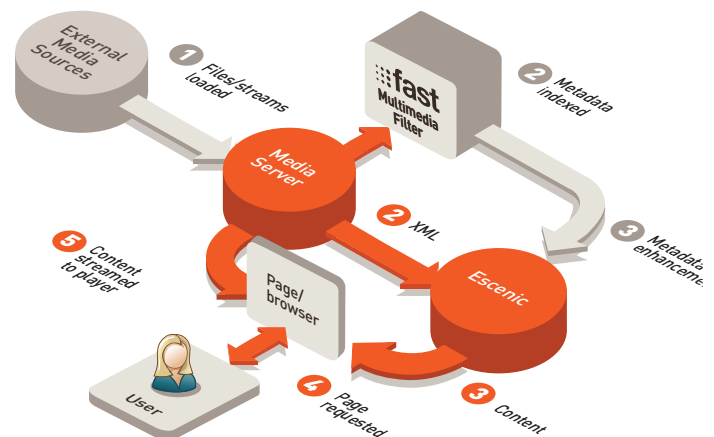

Escenic Multimedia Integration

Making Web content live!

Fast Multimedia Filter – Rich multimedia search and analysis

Escenic has integrated Fast's professional Multimedia filter to provide our customers with access to the latest rich multimedia search and pattern recognition technology.

Escenic's integration with Fast enables us to provide high-end search and text analysis tools to our customers, putting the user in control when searching for and downloading multimedia content; images, video, audio and maps.

Two main points of integration:

Back-end:

- Automatic categorization/tagging
- Finding similar content to the one being created, internal or external sources
- Automatic creation of links inside Escenic articles (e.g. names of people, companies, places or hot topics) to internal or external sources

Front-end:

- Enriching stories with collections of content from internal and external sources
- Scraping, indexing, categorization

Contact Us:

Escenic Headquarters
Sommerrogt. 13-15 Solli
0255 Oslo, Norway
Email: info@escenic.com
URL: www.escenic.com

escenic
Platform for innovation